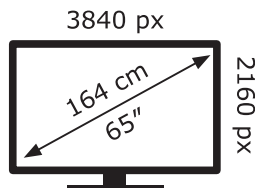

AW-200449

ENERGY

Panasonic

TX-65HX800B

95 kWh/1000h

ABCDEF**G**

153 kWh/1000h

2019/2013