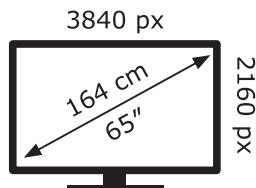

AW-200608

Panasonic

TX-65HZ2000B

148 kWh/1000h

ABCDEF**G**

187 kWh/1000h

2019/2013

TQF0EJ0130